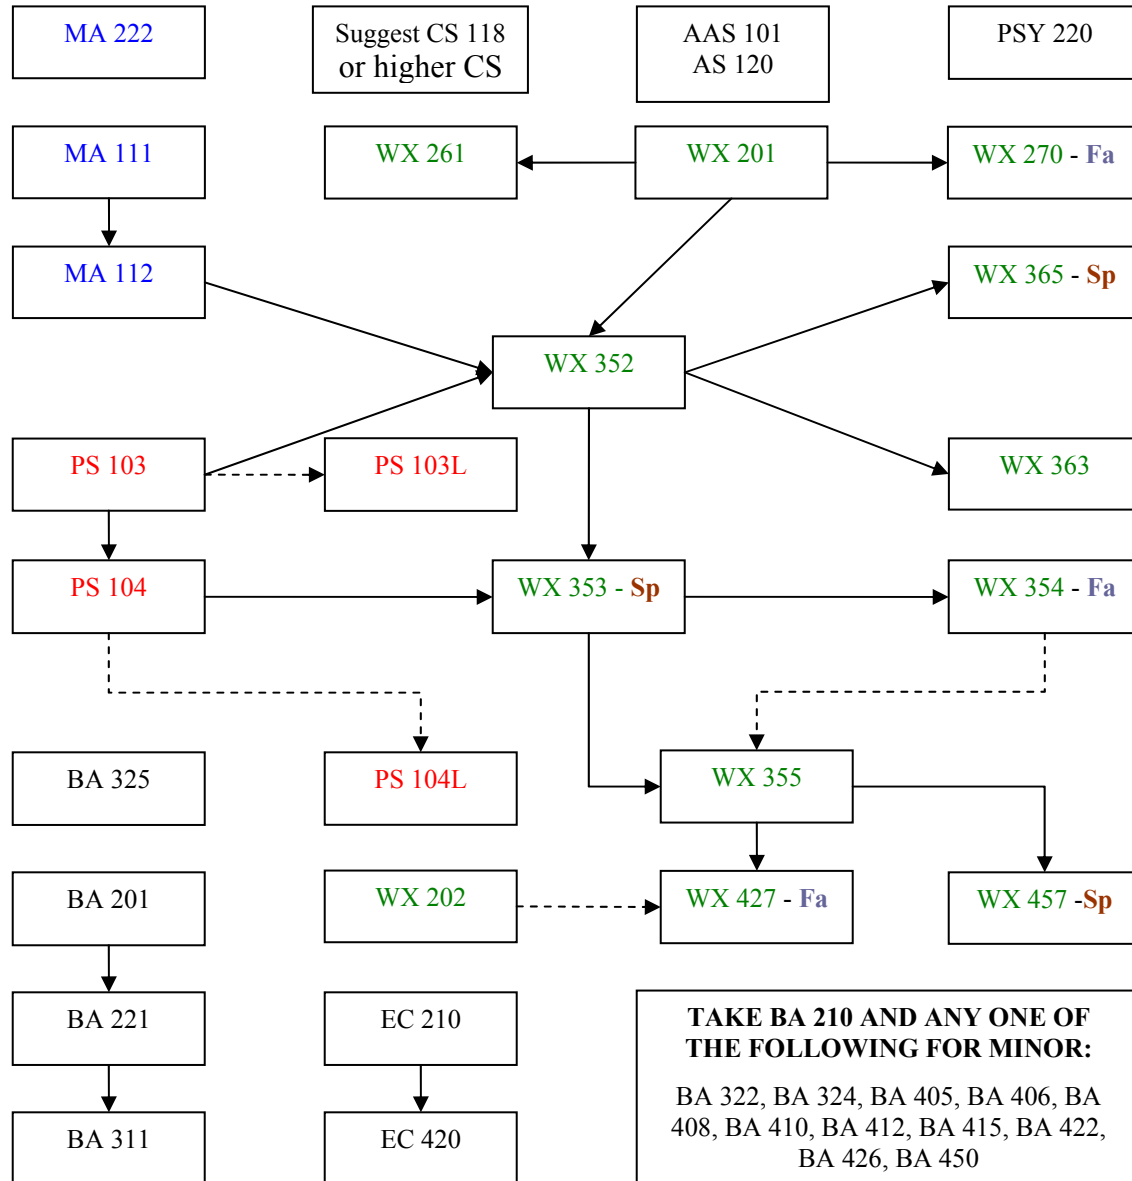

APPLIED METEORLOGY COMERCIAL COURSE MAP

2003-2004 Catalog

LEGEND:

Fa = COURSES ARE OFFERED IN FALL ONLY

Sp = COURSES ARE OFFERED IN SPRING ONLY

—————> = prerequisite

- - - - -> = co-requisite

NOTE: The arrow falls on the next course in sequence.

21 CR HR HUMANITIES GEN ED:

COM 122 > COM 219 > COM 221
 HU 14X >
 6 CR HR SS LOWER >
 3 CR HR HU/SS UPPER

6* CR HR WX OPEN ELECTIVES PLUS 6 CR HR CO-OP/INTERNSHIP:

* WX 202 (1 Credit Hour) has been deducted from this requirement, originally allocated for 7 Credit Hours.

8 CR HR OPEN ELECTIVES:

TOTAL CREDIT HOURS: 120*

*With Business Minor, total credit hours are 126.

TAKE BA 210 AND ANY ONE OF THE FOLLOWING FOR MINOR:

BA 322, BA 324, BA 405, BA 406, BA 408, BA 410, BA 412, BA 415, BA 422, BA 426, BA 450